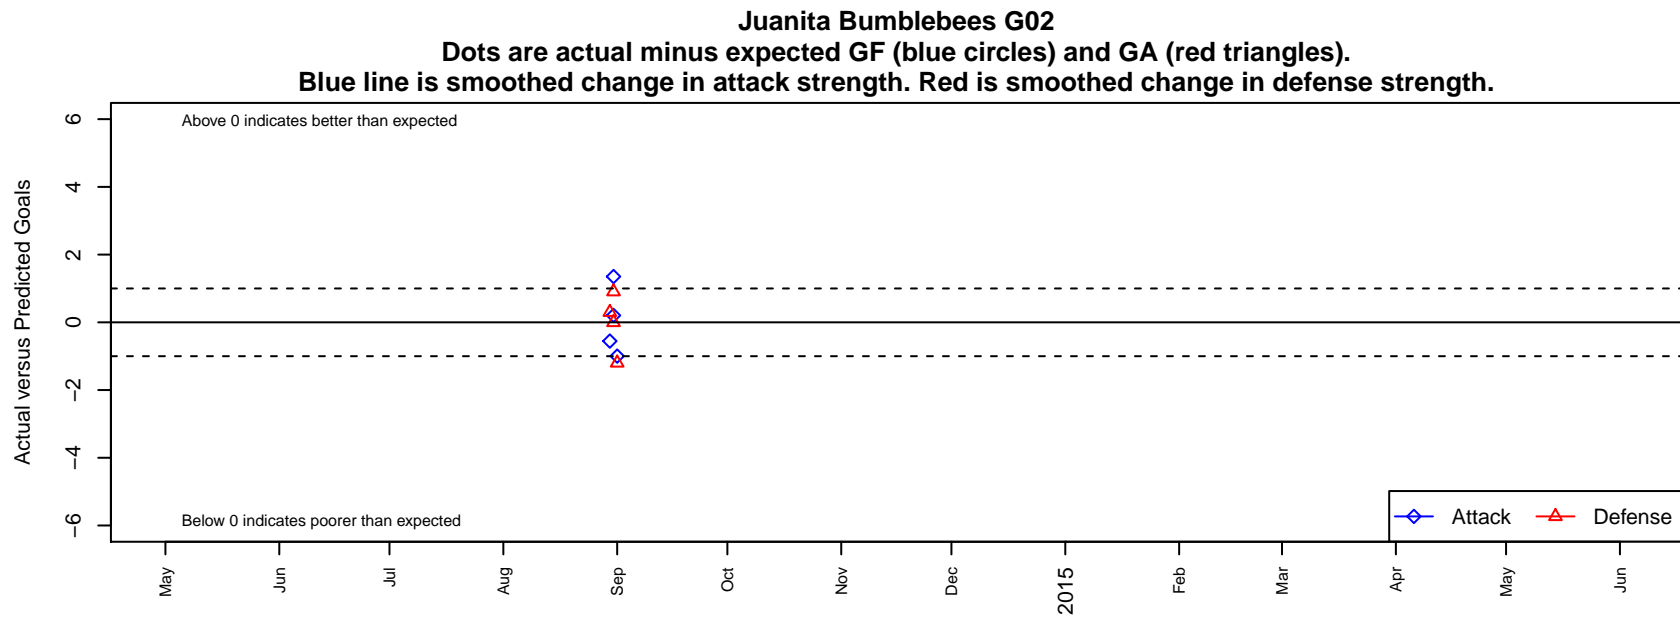

Juanita Bumblebees G02

LWYSA
Juanita, WA
G02 total strength=540
attack=0.38 defense=0.44
notes= Burke 2014

alt names used:
Juanita Bumblebees

Venues played:
2014 Puyallup Valley Kick-off U12

date	home		away		venue	pred.home	pred.away
2014-09-01	PSU Wildcats G02	2	Juanita Bumblebees G02	0	2014 Puyallup Valley Kick-off U12	0.80	1.00
2014-08-31	Juanita Bumblebees G02	3	SGESC Fusion Red G02	1	2014 Puyallup Valley Kick-off U12	1.65	1.00
2014-08-31	Juanita Bumblebees G02	1	RSA Elite McQueen G02	0	2014 Puyallup Valley Kick-off U12	0.80	0.91
2014-08-30	RSA Elite Goucher G02	0	Juanita Bumblebees G02	2	2014 Puyallup Valley Kick-off U12	0.30	2.55